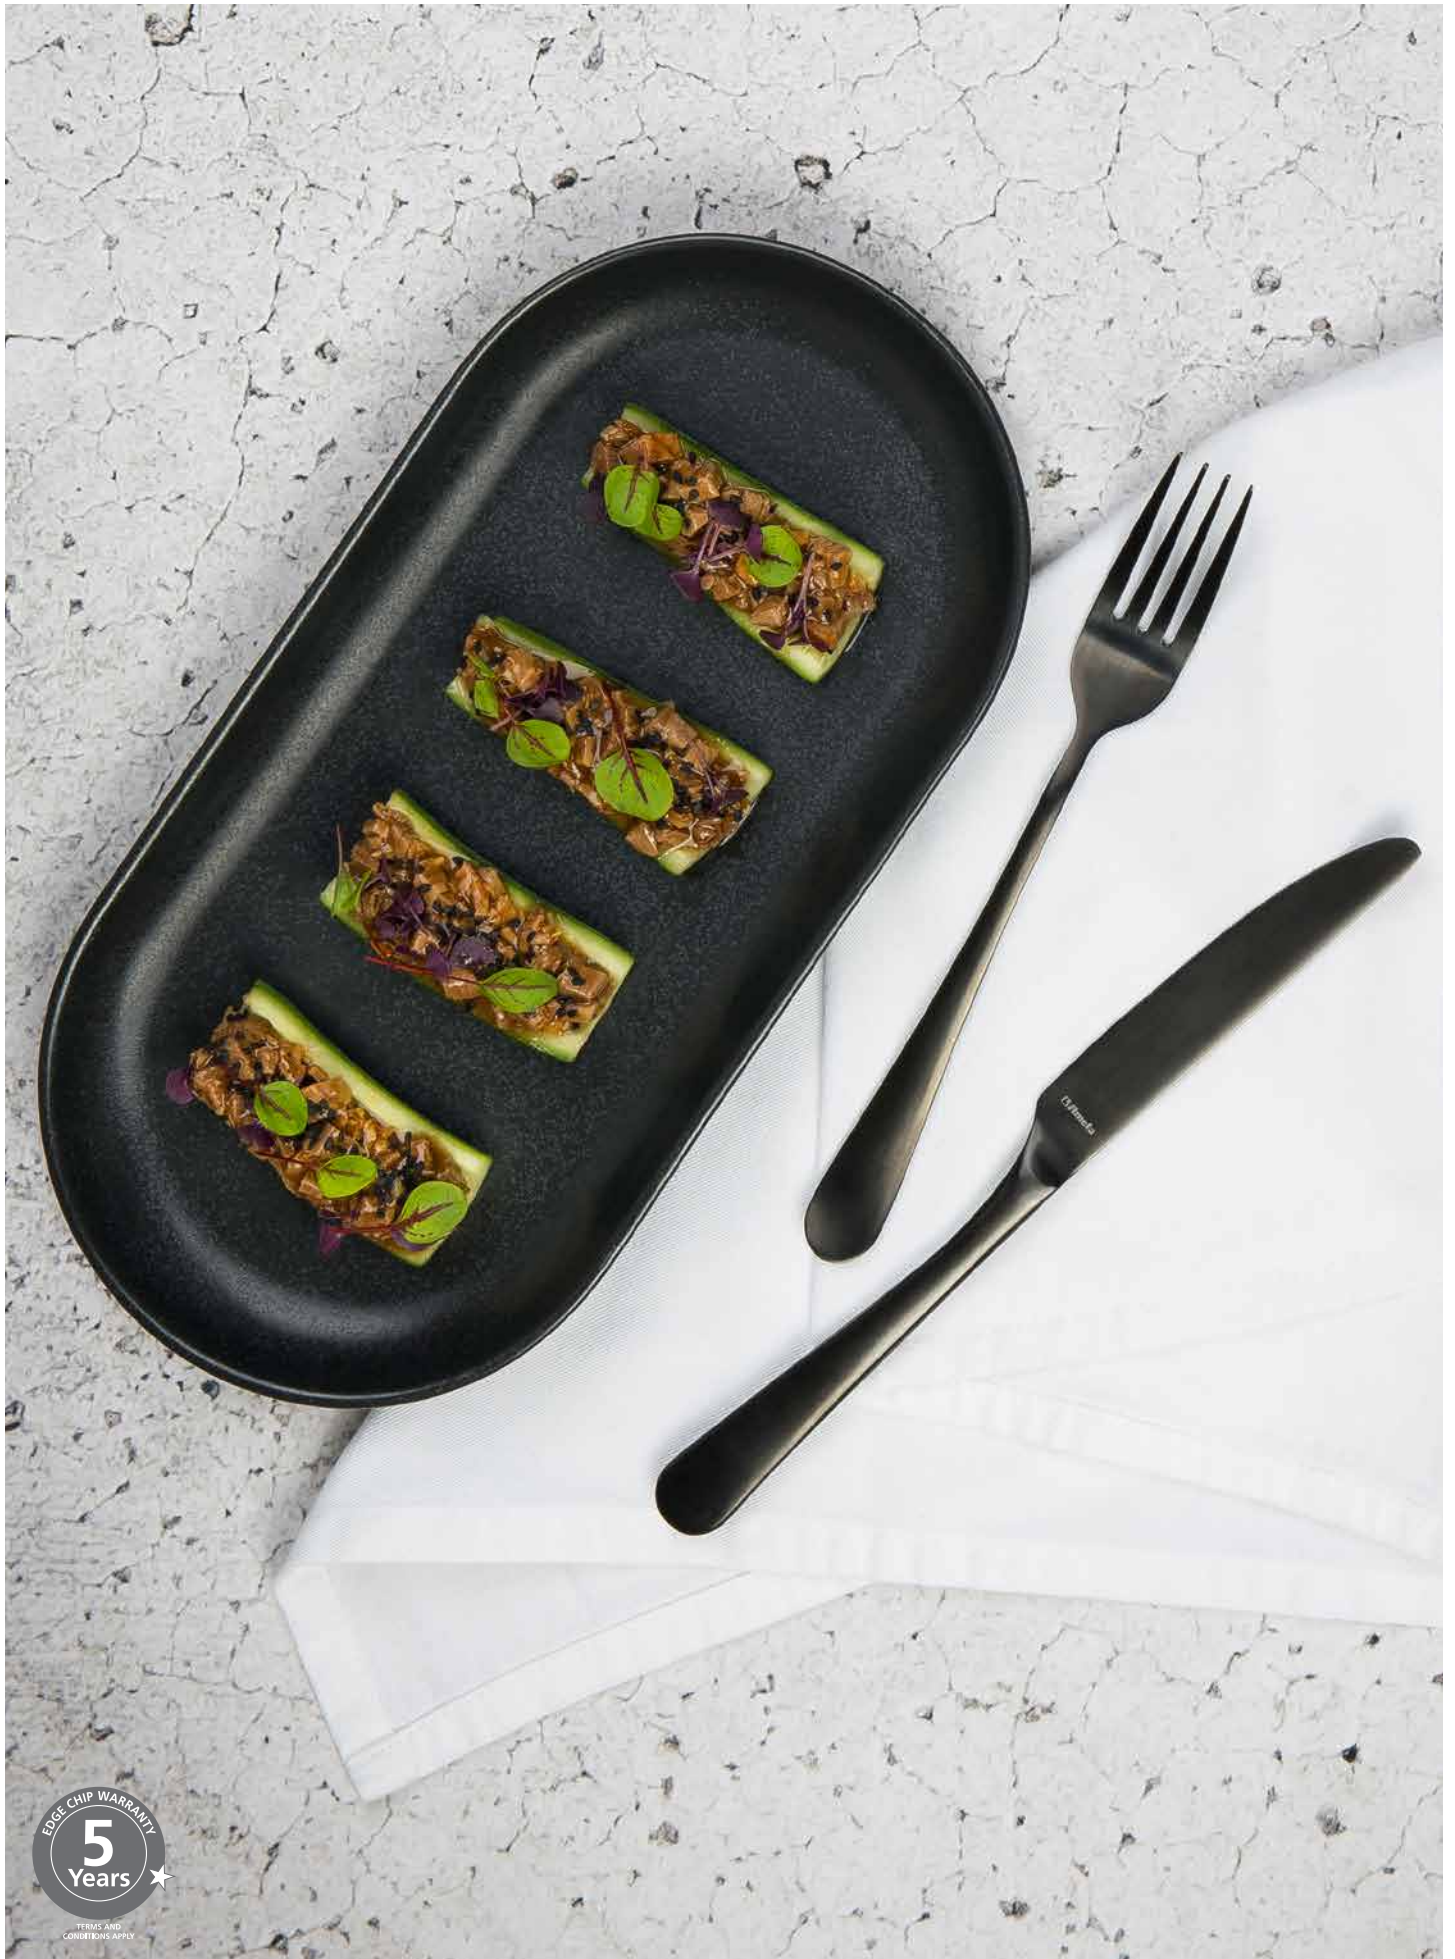

Porcelite®